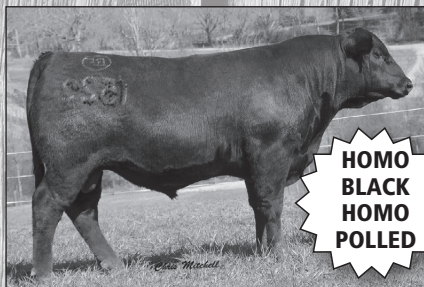

Look for Bagley Farms Genetics

CONSIGNING TO THE RIDGEFIELD FARM BULL SALE

Mr BF Captain 1511

BC87615 • BD: 02/16/15

BW: 70 • WW: 539 • 365 Wt: 1,038

BLAKE BAGLEY (706) 280-7733 cell

TIM BAGLEY (706) 217-5459

blake@bagleyfarms.com

370 Strain Road • Cohutta, Georgia 30710

Ridgefield Farm Annual Bull Sale

Sat., April 9, 2016

Calhoun, Ga.

60 Bulls

*Angus • Braunvieh
BraunAngus • Sim Angus*

Mr BF Caesar 1522